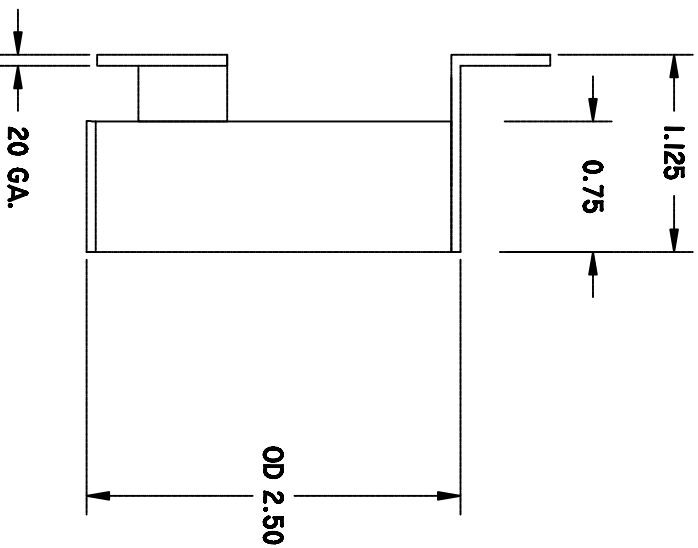

REVISIONS				
ZONE	REV	DESCRIPTION	DATE	APPROVED

ALL DIMENTIONS ARE IN INCHES

**Motor**  
CAPACITORS

<b>Motor Capacitors, Inc</b>		MCI Part Number		DALB-250	
Division of Capacitor Industries		CUSTOMER PART NUMBER		-----	
335 Belmorts Drive		DATE DWG		DWG NO.	
Wood Dale, IL 60191		04/29/15			
DRAWING BY:	JDGA	SCALE		SHEET	REV
APPROVED BY:	LD				