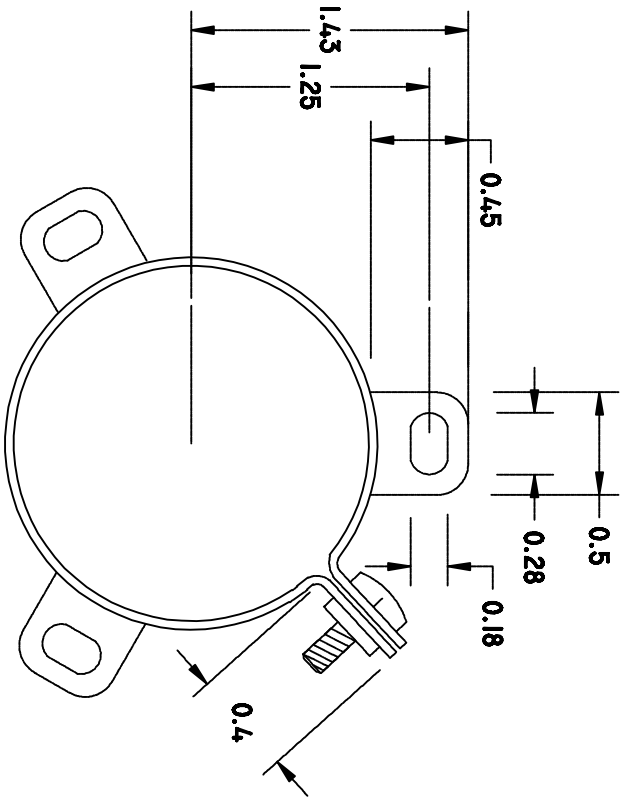

REVISIONS				
ZONE	REV	DESCRIPTION	DATE	APPROVED

ALL DIMENTIONS ARE IN INCHES

**Motor**  
CAPACITORS

<b>Motor Capacitors, Inc</b>		MCI Part Number		DALB-250	
Division of Capacitor Industries		CUSTOMER PART NUMBER		-----	
335 Belmorts Drive		DATE DWG		DWG NO.	
Wood Dale, IL 60191		04/29/15			
DRAWING BY:	JDGA	SCALE		SHEET	REV
APPROVED BY:	LD				