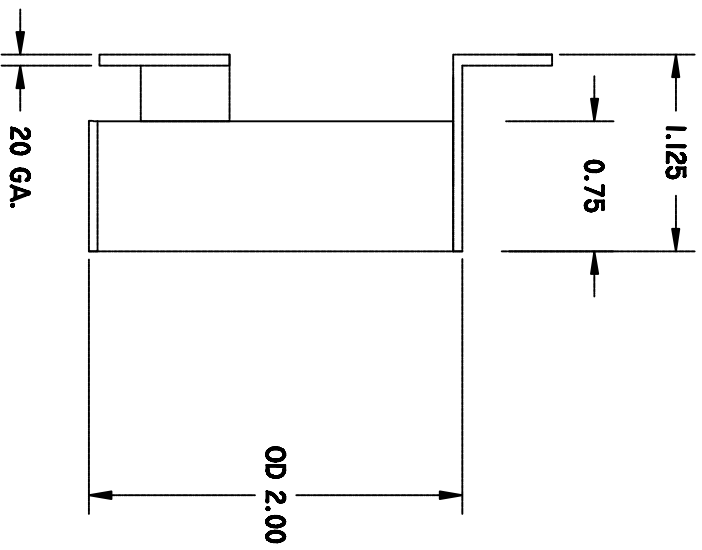

REVISIONS				
ZONE	REV	DESCRIPTION	DATE	APPROVED

ALL DIMENSIONS ARE IN INCHES

**MOTOR**  
Capacitors, Inc.

<b>Motor Capacitors, Inc</b> Division of Capacitor Industries 335 Belmonts Drive Wood Dale, IL 60191		HCl Part Number <b>DALB-200</b>	
DRAWING BY: <b>JDGA</b>	DATE DWG <b>10/21/16</b>	CUSTOMER PART NUMBER -----	DWG NO. -----
APPROVED BY: <b>LD</b>	SCALE -----	SHEET -----	REV <b>B</b>