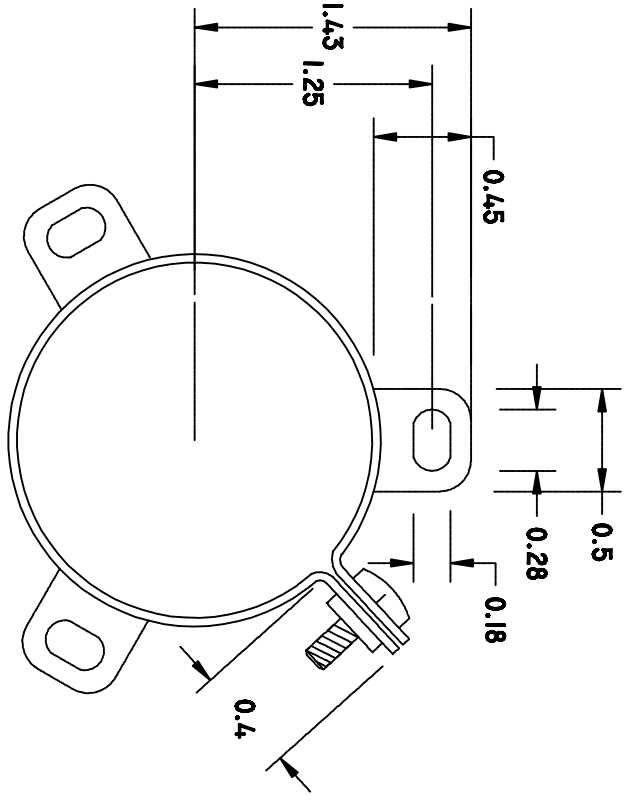

REVISIONS				
ZONE	REV	DESCRIPTION	DATE	APPROVED

ALL DIMENSIONS ARE IN INCHES

**MOTOR**  
Capacitors, Inc.

<b>Motor Capacitors, Inc</b> Division of Capacitor Industries 335 Belmonts Drive Wood Dale, IL 60191		HCl Part Number <b>DALB-200</b>	
DRAWING BY: <b>JDGA</b>	DATE DWG <b>10/21/16</b>	CUSTOMER PART NUMBER -----	DWG NO. -----
APPROVED BY: <b>LD</b>	SCALE -----	SHEET -----	REV <b>B</b>